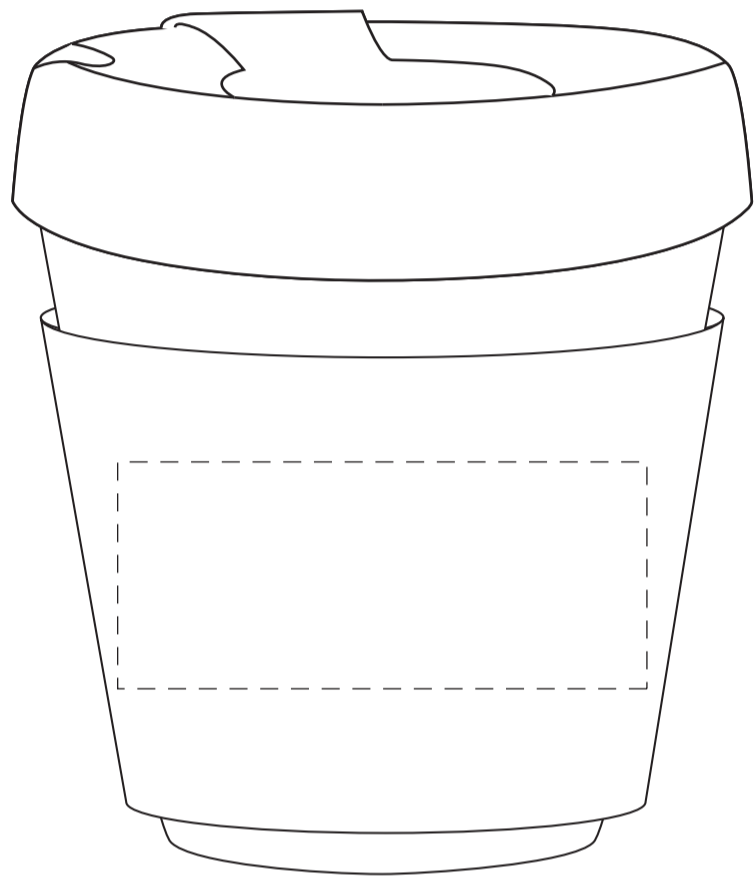

front

back

3cm

7cm

100% Scaled

Product Name :

Genova Glass Coffee Cup -
240MI With Silicon Lid And Band

Qty :

Product Code :

PS2228-S

Product Size :

8.9cm (W) x 10.8cm (H)

PO Number :

Print Size/s :

Print Colour/s :

Decoration Methods Available

Full Colour Digital Print : 7cm(W) x 3cm(H)

Pad Print : 7cm(w) x 3cm(h)

Debossing : 7cm(w) x 3cm(h)

Colours

- Black
- White
- Charcoal-
PMS Cool Grey 10C
- Green-
PMS 355C
- Light Blue-
PMS 2925C
- Navy-
PMS 2768C
- Orange-
PMS 021C
- Red-
PMS 485C
- Royal-
PMS 300C
- Yellow-
PMS 116C