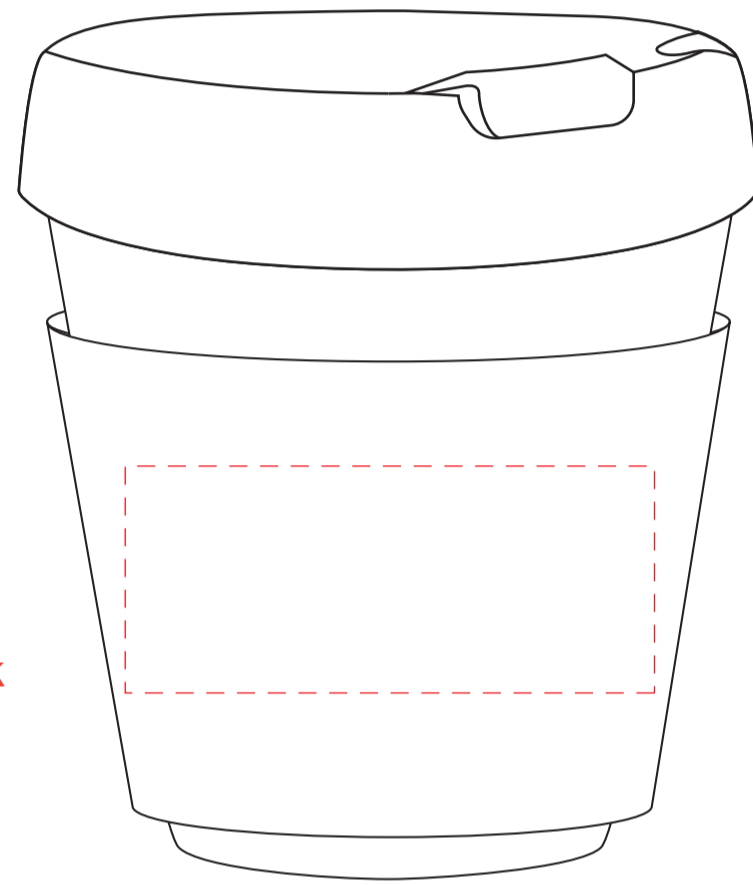

front

back

3cm

7cm

100% Scaled

Product Name :

Genova Glass Coffee Cup -
240MI With Silicon Lid And Band

Qty :

Product Code :

PS2228-S

Product Size :

8.9cm (W) x 10.8cm (H)

PO Number :

Print Size/s :

Print Colour/s :

Decoration Methods Available

Full Colour Digital Print : 7cm(W) x 3cm(H)

Pad Print : 7cm(w) x 3cm(h)

Debossing : 7cm(w) x 3cm(h)

Colours

- Black
- White
- Charcoal-
PMS Cool Grey 10C
- Green-
PMS 355C
- Light Blue-
PMS 2925C
- Navy-
PMS 2768C
- Orange-
PMS 021C
- Red-
PMS 485C
- Royal-
PMS 300C
- Yellow-
PMS 116C