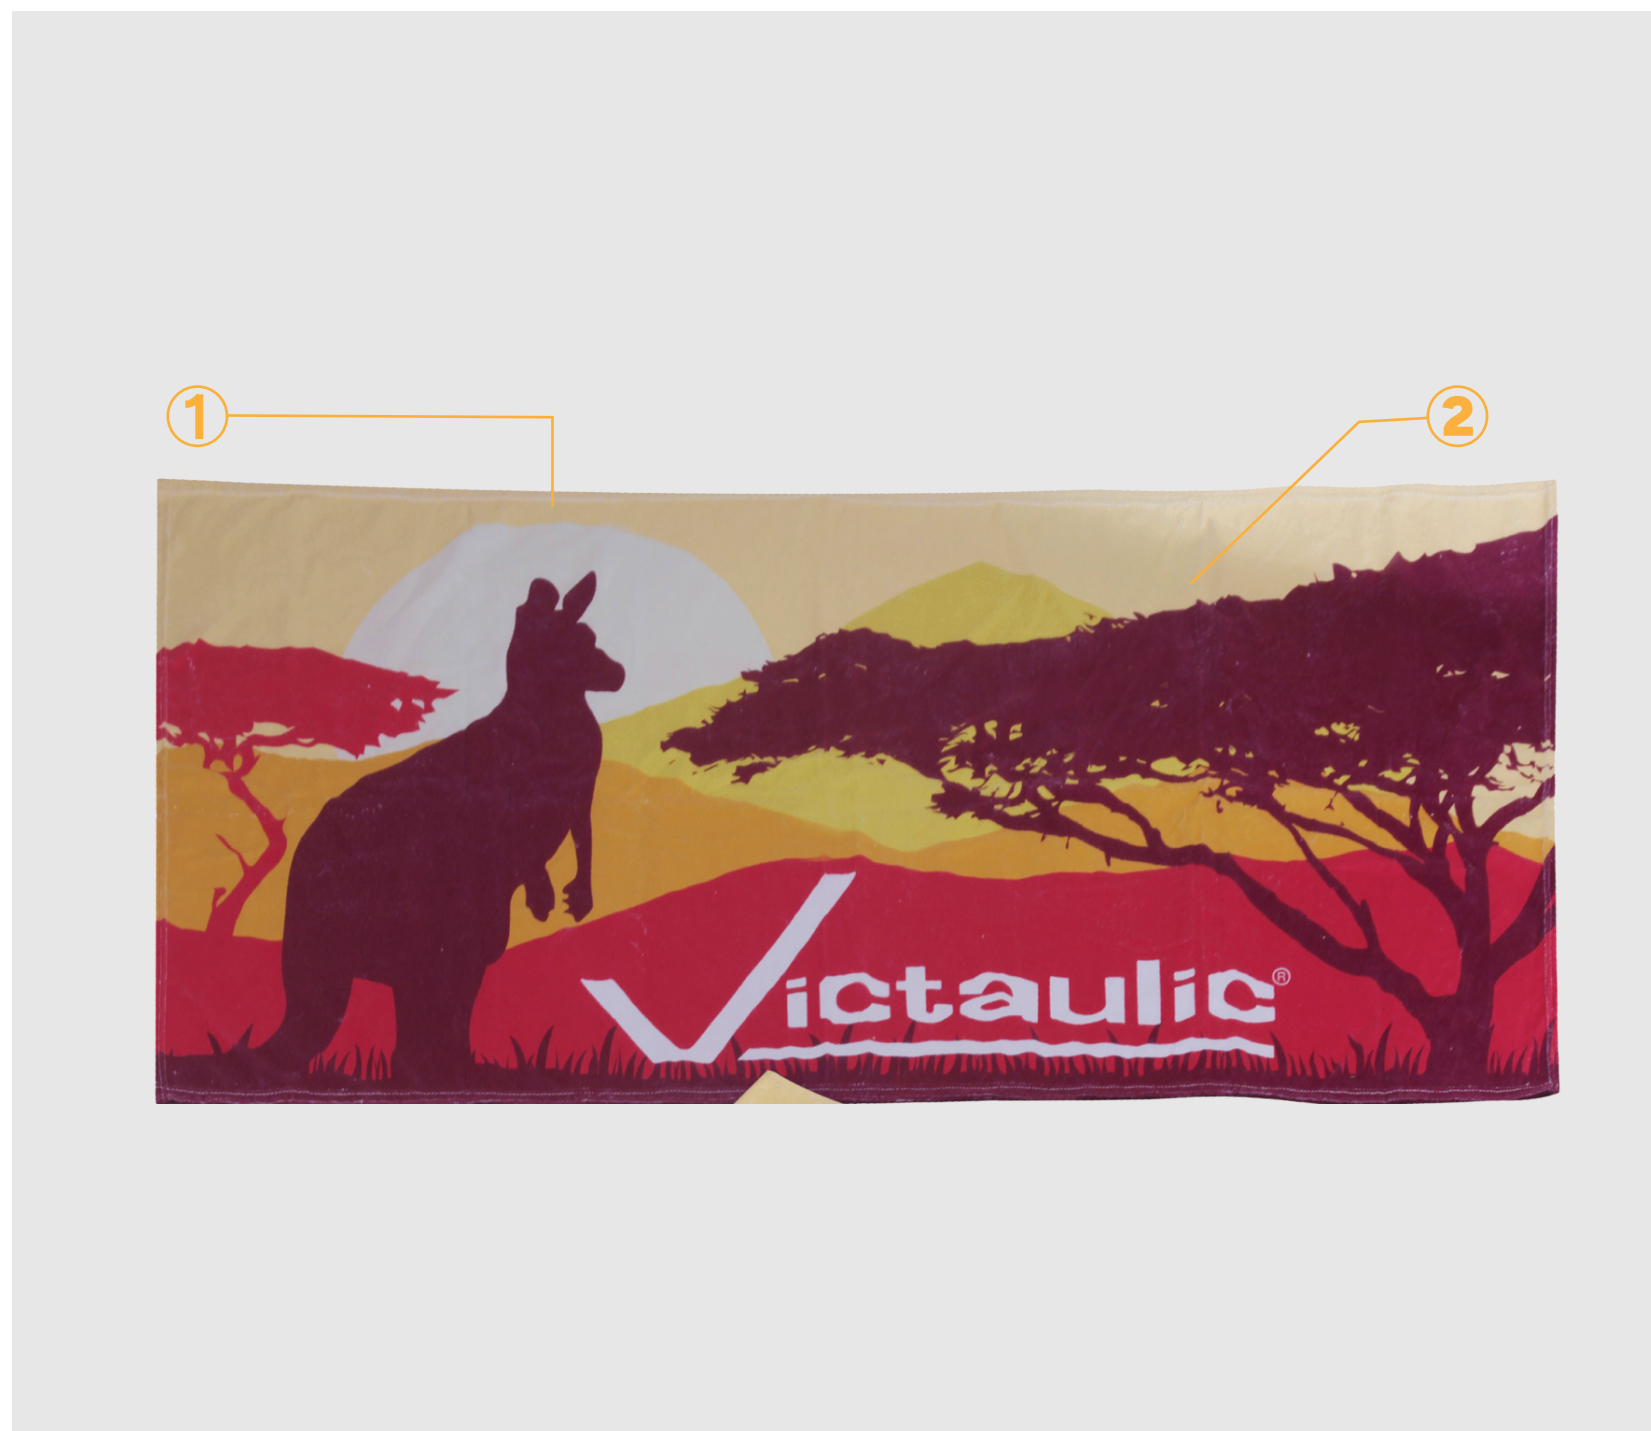

# Maroubra Beach Towel - 150 x 75cm

The Maroubra Beach Towel features a versatile 320gsm construction, offering a lighter alternative while maintaining strong print clarity and absorbent comfort. Designed for everyday beach use, promotional giveaways, and retail branding, it combines functionality with cost-effective performance.

Full Color

Full Color

## Key Features

1. Polyester front for high-resolution full-colour sublimation.
2. 100% cotton reverse for soft absorbency.