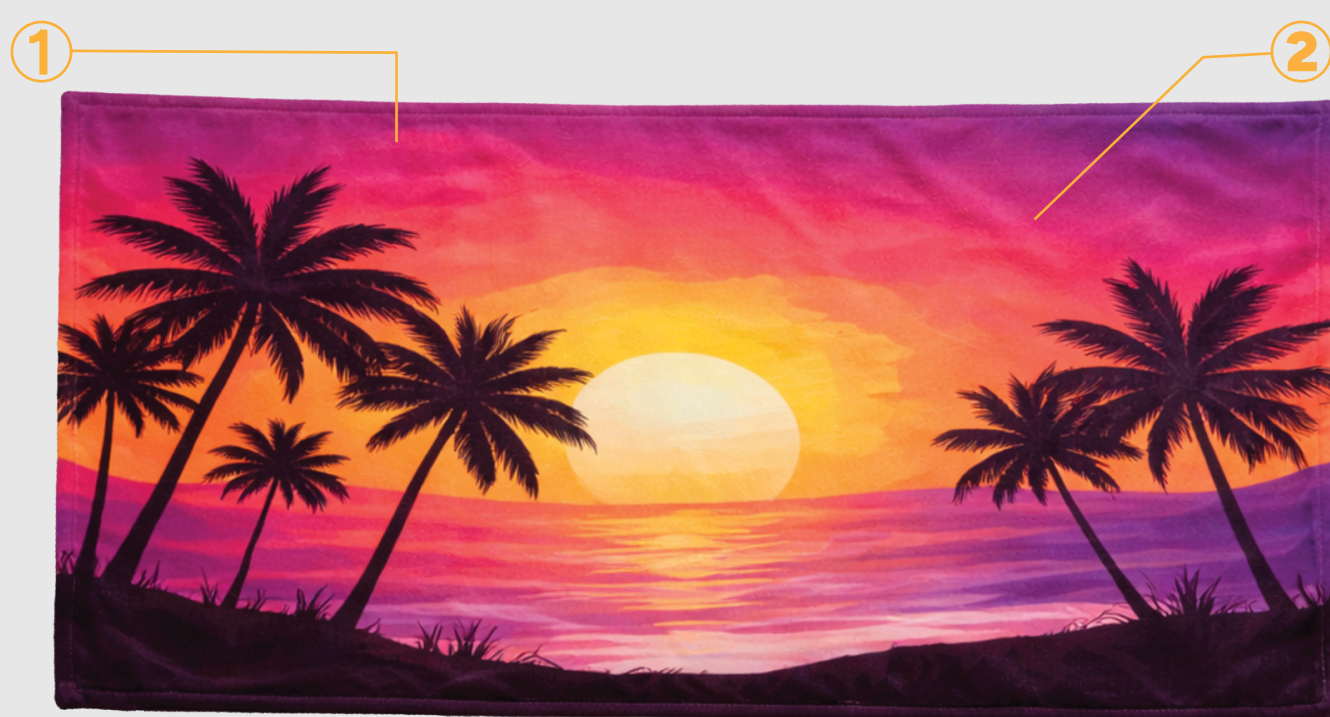

Palm Beach Towel - 150 x 75cm

The Palm Beach Towel is a premium 380gsm sublimation towel designed to deliver exceptional comfort, durability, and vibrant full-colour branding. Featuring a smooth polyester top layer for sharp, high-definition sublimation printing and a soft 100% cotton reverse for superior absorbency, this towel offers the perfect balance between visual impact and everyday practicality. Ideal for beach outings, resort merchandise, promotional campaigns, corporate events, and retail collections, it provides generous coverage and a luxurious feel.

Full Color

Full Color

Key Features

1. Polyester front
2. Generous 150 × 75 cm size for full coverage

Packaging Details

- Packaging: Box
- Carton Dimensions: 42cm x 42cm x 39cm
- Carton Quantity: 30
- Carton Weight: 14kg

Fabric Composition

- 380gsm - Premium fabric for durability
- 100% cotton reverse for moisture

Decoration Types

- Front Full Size Sublimation

150 × 75 cm