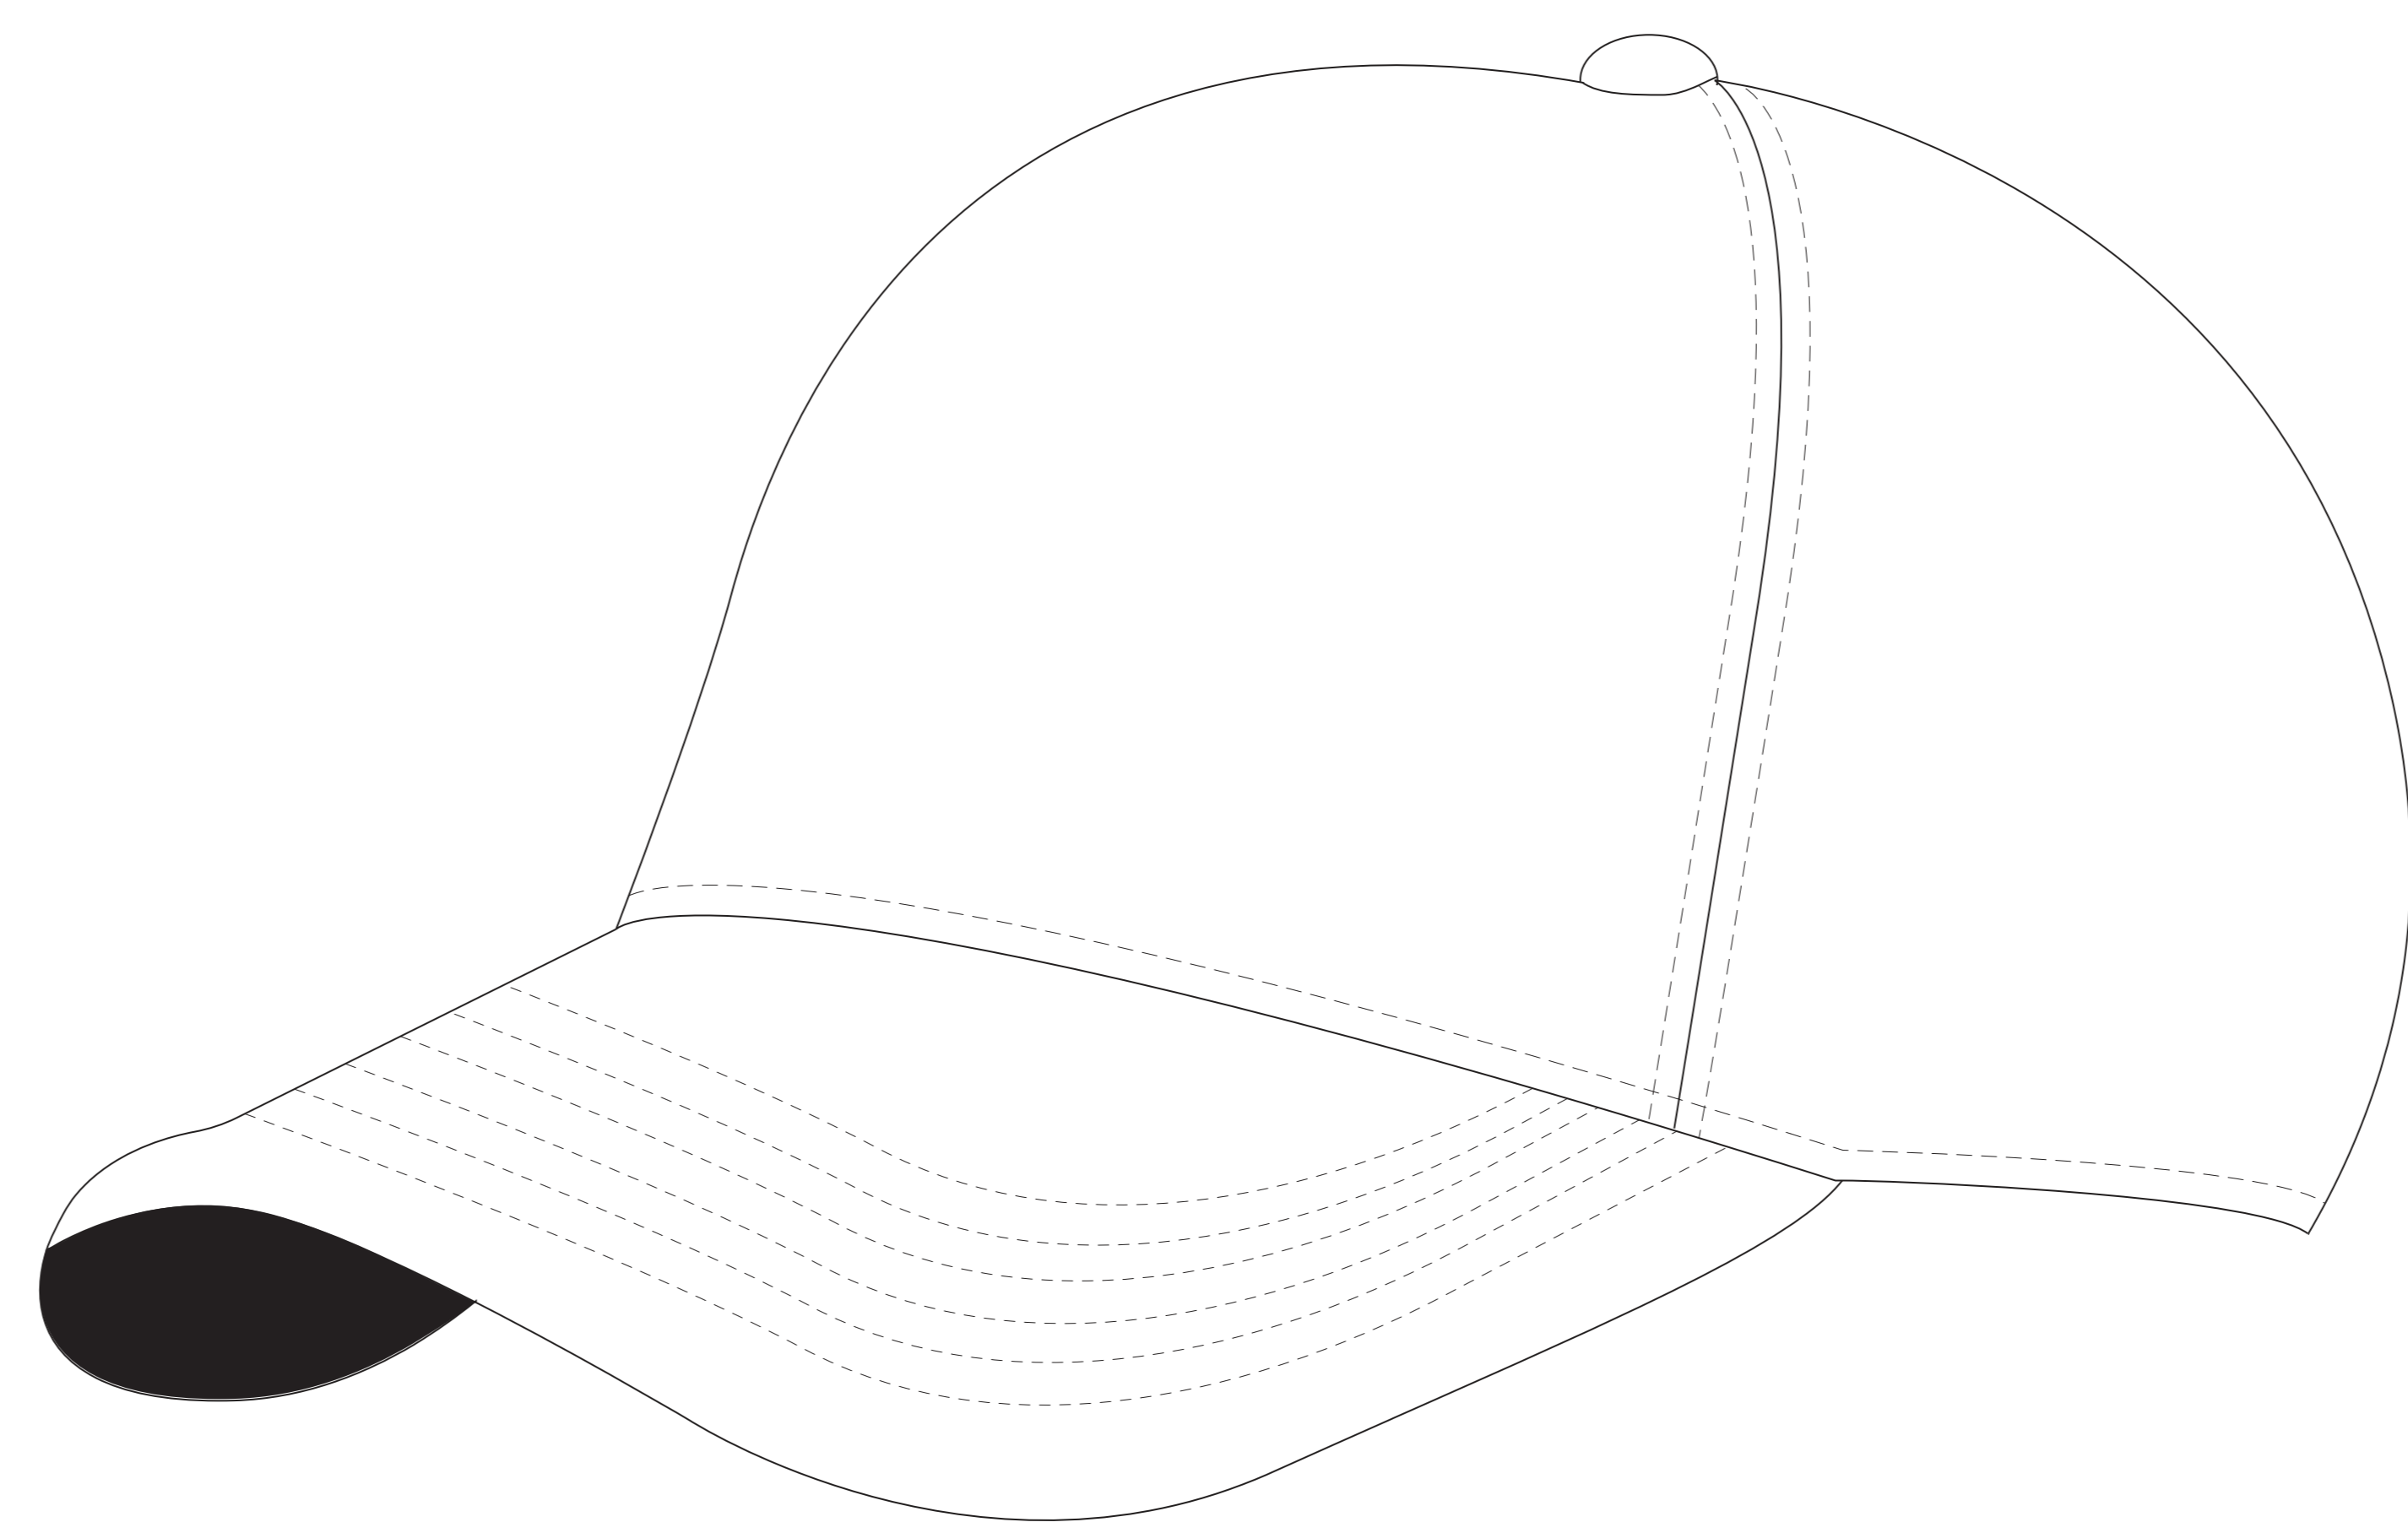

Back

Front

Side

Artwork Not to **Scale**

Product Name :

Shadow Two Panel Cap  
Without Sewing

Qty:

Product Code :

5031

Product Size :

58cm

PO Number :

Print Size/s :

Print Colour/s :

Decoration Methods Available

Colour

Dark Grey